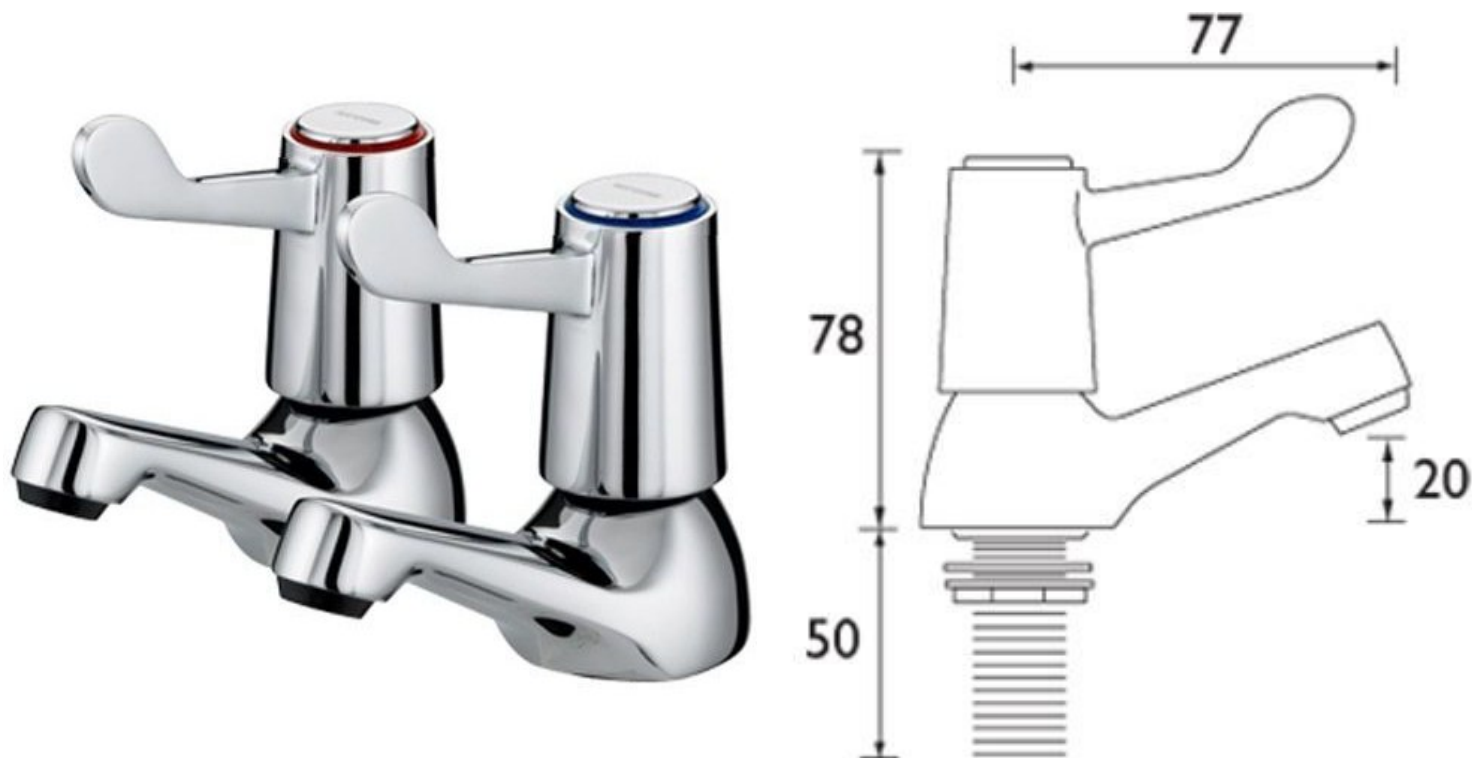

Lever Operated Basin Taps

Product Code: LTAP

Chrome plated lever basin taps. Supplied in pairs they have a metal 3-inch lever and a chrome plated brass body. This is an ideal tap for the physically impaired or for areas requiring high levels of hand hygiene.

Delivery

Typically 1 to 2 working days

Tech Spec

3-inch (77mm) chrome plated metal levers
Quarter turn ceramic disc valves
½ inch valve and inlet
Metal back nuts
WRAS approved
1 year's manufacturer's warranty against defects
22mm tap holes required