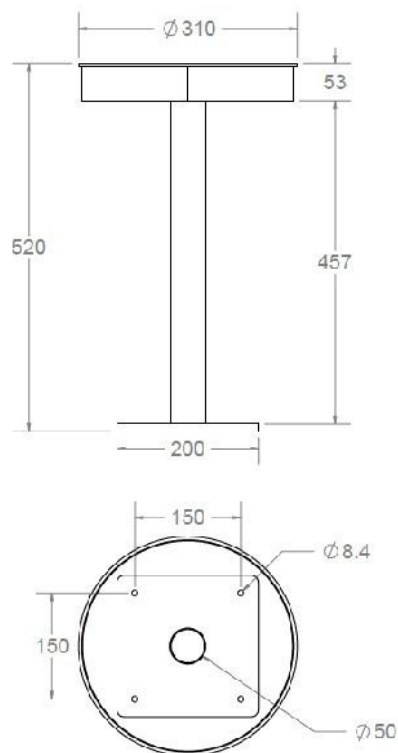

Wudu Foot Wash Stools

Product Code: STOOL

School toilets manufacture and supply stainless steel stools for use with ritual Wudu foot wash troughs.

Manufactured from heavy gauge stainless steel they are designed to be robust and able to withstand heavy and frequent usage.

The seating area is 310mm diameter and has a skirt all round to prevent sharp edges, the stool is 510mm high and has a floor plate that bolts into the floor for security.

With the Wudu foot wash troughs becoming a regular sight in today's modern multicultural society we can provide the stools to match the troughs.

Delivery

From stock 1-3 working days.

Tech specs

Material: heavy gauge stainless steel

Seat: 310mm diameter seat with skirt

Height: 520mm high

Fixing: heavy gauge stainless steel base plate for bolting into the floor

Extras

There are currently no extras for the wudu foot wash trough stools

Related products

As well as offering Wudu foot wash stools we can supply stainless steel [foot wash troughs for one, two or three users](#).

**All pictures shown are for illustration purpose only and may be subject to change without notice. Actual product may vary due to product enhancement.

All dimensions shown are for guidance only and may be subject to change or alteration without notice. All items manufactured or purchased separately from a third party to fit our products should be checked against the actual dimensions of the physical product before purchase. We will not be liable for third party costs and consequential loss associated with the items not fitting third party components.**