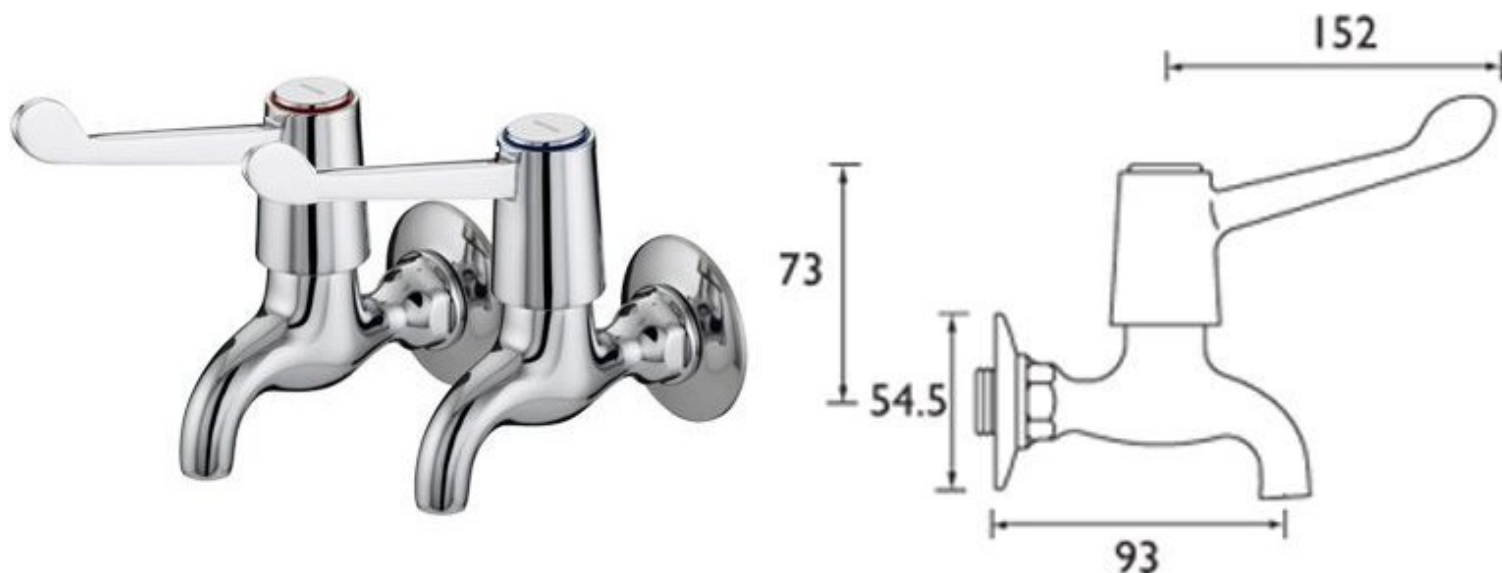

## 6 Inch Lever Operated Bib Taps

Product Code: LBIB6

Chrome plated wall mounted bib taps with 6-inch operating levers. The 6" lever bib taps are supplied in pairs, have metal chrome plated levers with a chrome plated brass body. The large levers offer ease of use for both disabled or users who require high levels of hand hygiene.

### Tech Spec

Wall mounted taps  
6-inch (152mm) chrome plated metal levers  
Chrome plated brass body  
Quarter turn ceramic disc valves  
½ inch valve and inlet  
Removable round wall plate  
WRAS approved  
1 year's manufacturer's warranty against defects  
Available with 3" (77mm) metal levers

### Related products

We supply a full range of [lever operated taps](#), exposed water supply [wall plate elbows](#), and traditional [cross head taps](#).

\*\*All pictures shown are for illustration purpose only and may be subject to change without notice. Actual product may vary due to product enhancement. All dimensions shown are for guidance only and may be subject to change or alteration without notice. All items manufactured or purchased separately from a third party to fit our products should be checked against the actual dimensions of the physical product before purchase. We will not be liable for third party costs and consequential loss associated with the items not fitting third party components.\*\*