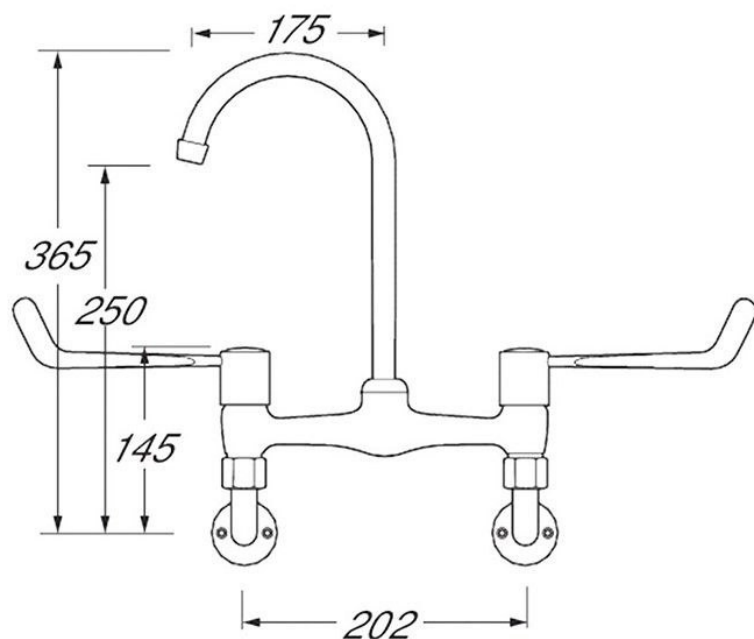

Bridge Lever Sink Mixer

Product Code: BWMLT

These wall mounted bridge lever taps come with 6 inch levers for easy use by hand, wrist or elbow. Wall mounted for through wall water feed.

Delivery

From stock typically 1 to 2 working days

Tech Spec

6 inch lever operated bridge wall mixer tap
 Wall mounted model
 Chrome plated brass
 Quarter turn 1/2" ceramic disc valves
 Metal back nuts
 1 years manufacturers warranty

Designed for areas requiring a high degree of hygiene such as kitchens, hospitals, healthcare and commercial applications.

Related products

The bridge mixer tap is also available as a deck mounted model

****All pictures shown are for illustration purpose only and may be subject to change without notice. Actual product may vary due to product enhancement. All dimensions shown are for guidance only and may be subject to change or alteration without notice. All items manufactured or purchased separately from a third party to fit our products should be checked against the actual dimensions of the physical product before purchase. We will not be liable for third party costs and consequential loss associated with the items not fitting third party components.****