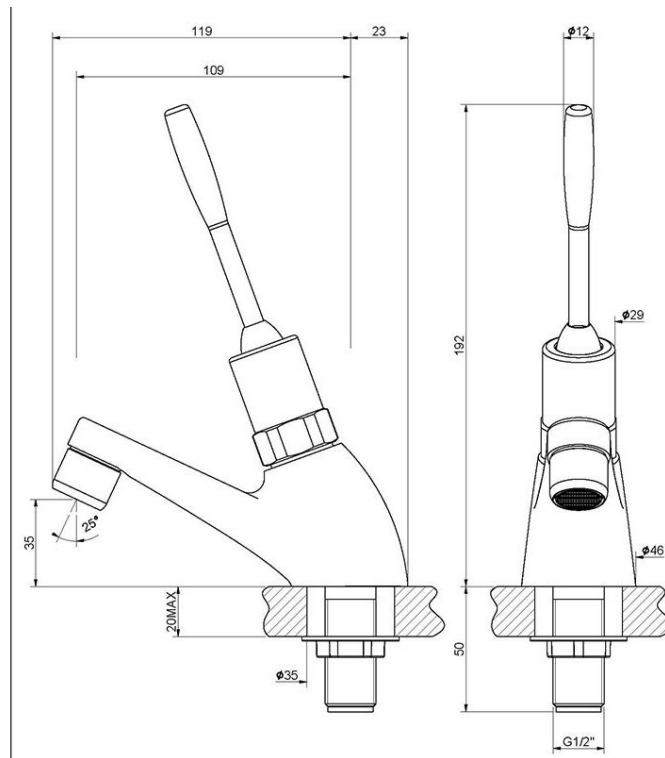

Time Flow Toggle Lever Tap

Product Code: TFLTT

These time flow lever toggle taps are ideal for schools and nurseries. The toggle lever works in all directions and is easy to use for users of all ages. The time flow action prevents the taps being left running and helps save water and costs.

Delivery

From stock typically 1 to 2 working days

Tech Spec

Chrome plated
 Approx 15 seconds time flow
 Time flow tap with lever operation
 Toggle lever works in all directions
 Supplied as single taps
 1/2" inlet
 Brass backnut
 WRAS approved
 22mm tap hole required

**All pictures shown are for illustration purpose only and may be subject to change without notice. Actual product may vary due to product enhancement.
 All dimensions shown are for guidance only and may be subject to change or alteration without notice. All items manufactured or purchased separately from a third party to fit our products should be checked against the actual dimensions of the physical product before purchase. We will not be liable for third party costs and consequential loss associated with the items not fitting third party components.**