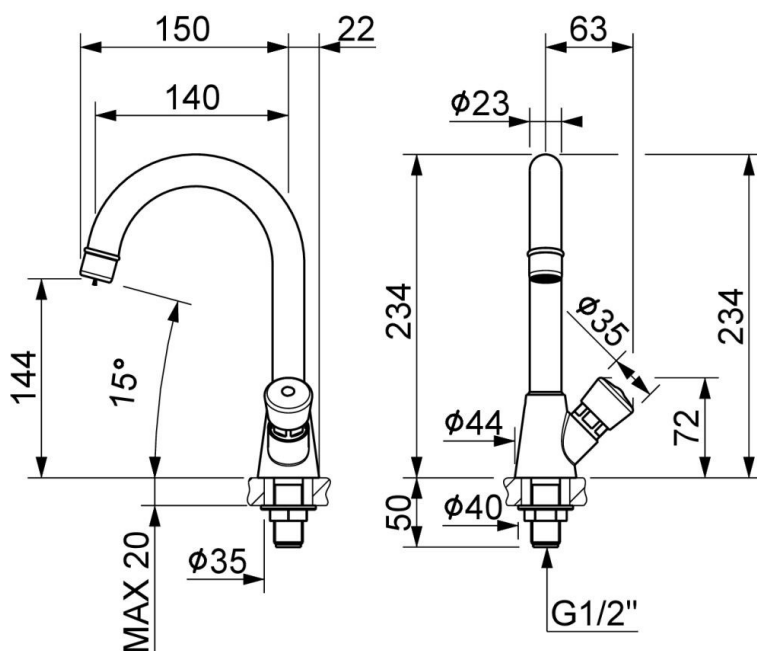

Non Concussive Time Flow Swan Neck Tap

Product Code: SNTAP

This swan neck tap is operated by a time flow press button. The swan neck makes the tap easy to wash hands and is also used as a very robust bottle filling tap.

Chrome plated press button time flow non concussive tap

8 to 12 second run time

Fixed swan neck spout

3 litre per minute aerator

Supplied as a single tap

WRAS approved

Brass backnut.

2 years manufacturers warranty (warranty will not apply in cases of debris inside of the tap).

Italian manufactured product.

Specification

Max Inlet Pressure 5 Bar

Min Inlet Pressure 0.1 Bar

Timed flow (standard) approx 10 seconds at 1 Bar

22mm tap hole required

1/2" standard connection

Flow Rates