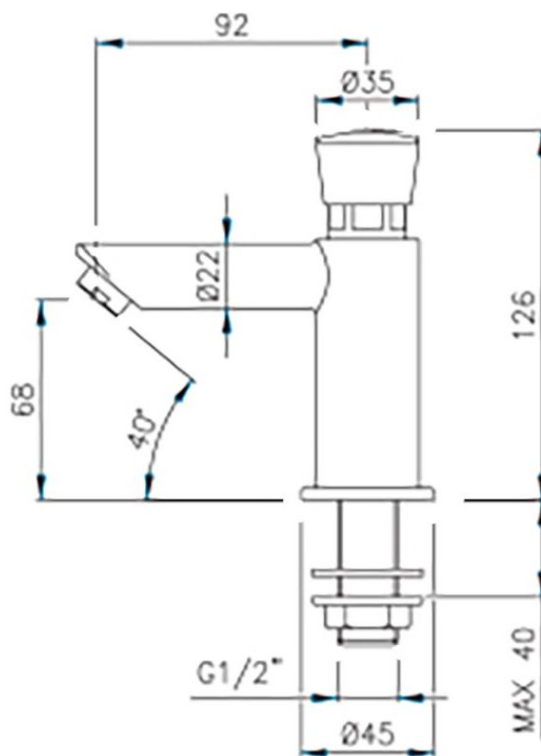

## Non Concussive Time Flow Pillar Tap

Product Code: PNCT

This pillar tap has a non concussive press button operation and is easy to use and suitable for all age groups.

The flow rate is limited to 3 litres per minute to help conserve water and reduce costs.

### Tech Spec

Press button time flow non concussive pillar tap

Chrome plated

8 to 12 second run time

3 litre per minute aerator fitted

Supplied as a single tap

WRAS approved

Brass backnut

### Specification

Max Inlet Pressure 5 Bar

Min Inlet Pressure 0.1 Bar

Timed flow (standard) approx 10 seconds at 1 Bar

22mm tap hole required

1/2" standard connection