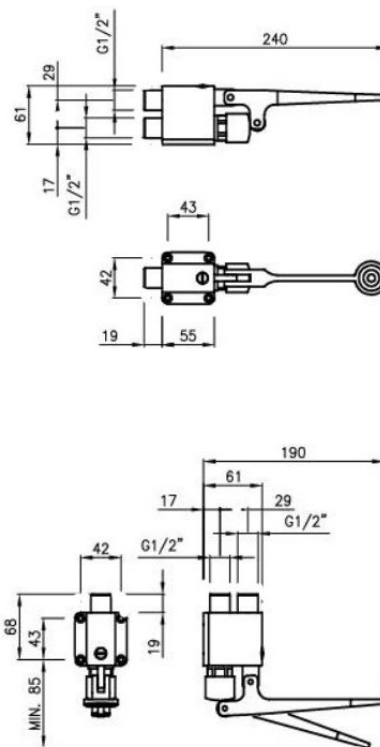

Foot Operated Floor Mounted Pedal Tap

Product Code: FLTAP

Foot operated floor mounted pedal tap, with a single inlet for hot or pre mixed water supply, to be fitted with a basin mounted or wall mounted water spout. On/off operation via the foot pedal, chrome plated brass body.

Delivery

Typically 1 to 2 working days

Tech Spec

Single 1/2" inlet
Single 1/2" outlet
Chrome plated
Floor mounted
WRAS approved
Timing in conformity with EN 816

Specification

Max Inlet Pressure 6 bar
Min Inlet Pressure 0.5 bar
Max Inlet Temperature range 0 to 80c
Inlet Connection 1/2 inch
Outlet Connection 1/2 inch
Flow rate at 3 bar 12 litres per minute

**All pictures shown are for illustration purpose only and may be subject to change without notice. Actual product may vary due to product enhancement.

All dimensions shown are for guidance only and may be subject to change or alteration without notice. All items manufactured or purchased separately from a third party to fit our products should be checked against the actual dimensions of the physical product before purchase. We will not be liable for third party costs and consequential loss associated with the items not fitting third party components.**