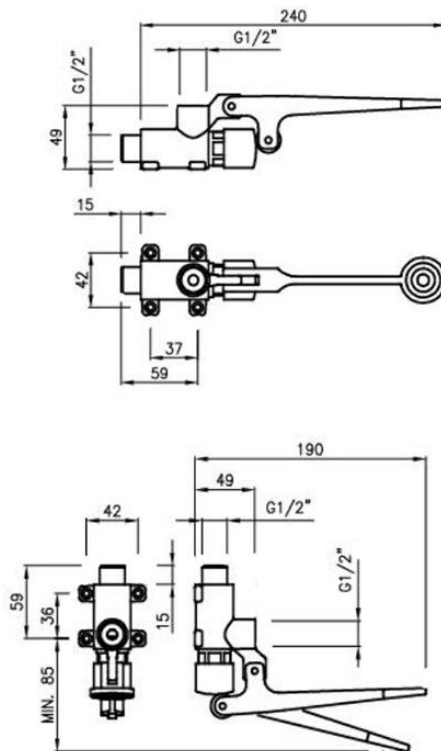

Wall Mounted Foot Lever Tap

Product Code: LFWTAP

Wall mounted foot operated lever tap, chrome plated brass body, on/off operation via the foot lever, for use with cold or re mixed water and to be used with a basin mounted or wll mounted water spout.

Delivery

Typically 1 to 2 working days

Tech Spec

Single 1/2" inlet
 Single 1/2" outlet
 Chrome plated
 Wall mounted
 WRAS approved
 Timing in conformity with EN 816

Specification

Max Inlet Pressure 6 bar
 Min Inlet Pressure 0.5 bar
 Max Inlet Temperature range 0 to 80c
 Inlet Connection 1/2 inch
 Outlet Connection 1/2 inch
 Flow rate at 3 bar 12 litres per minute

**All pictures shown are for illustration purpose only and may be subject to change without notice. Actual product may vary due to product enhancement.

All dimensions shown are for guidance only and may be subject to change or alteration without notice. All items manufactured or purchased separately from a third party to fit our products should be checked against the actual dimensions of the physical product before purchase. We will not be liable for third party costs and consequential loss associated with the items not fitting third party components.**