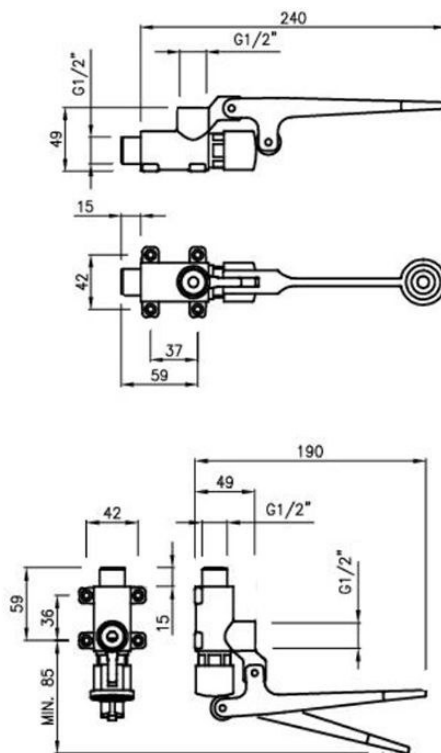

## Wall Mounted Foot Lever Tap

Product Code: LFWTAP

Wall mounted foot operated lever tap, chrome plated brass body, on/off operation via the foot lever, for use with cold or re mixed water and to be used with a basin mounted or wll mounted water spout.

### Tech Spec

Single 1/2" inlet  
Single 1/2" outlet  
Chrome plated  
Wall mounted  
WRAS approved  
Timing in conformity with EN 816

### Specification

Max Inlet Pressure 6 bar  
Min Inlet Pressure 0.5 bar  
Max Inlet Temperature range 0 to 80c  
Inlet Connection 1/2 inch  
Outlet Connection 1/2 inch  
Flow rate at 3 bar 12 litres per minute