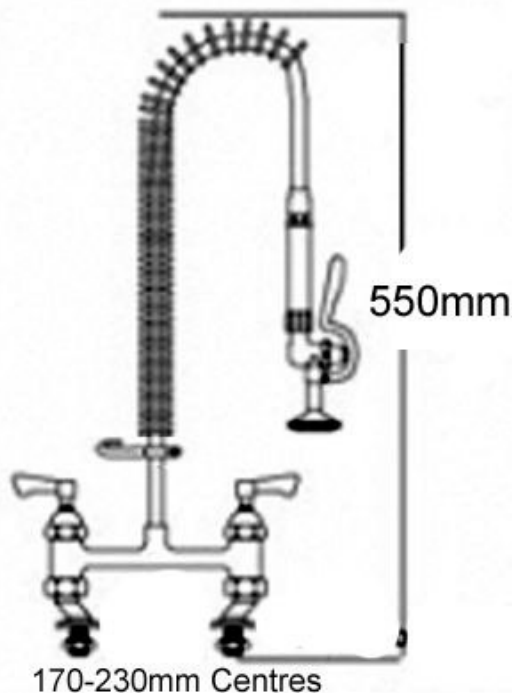

Super Short Pot Wash Tap

Product Code: MCL-SSPRT

Super short height catering pre-rinse spray tap with twin tap hole pedestal with twin hot and cold water supply. Pre-rinse kitchen taps.

Delivery

From stock typically 1 to 2 working days

Tech Spec

- Super short height of 550mm
- Twin pedestal
- Twin water supply (hot and cold water)
- Lever operated taps
- Adjustable pedestal to suit tap hole centres from 170mm to 230mm
- 2 x 25mm tap holes required
- Hand held trigger operated spray
- Fully assembled to save installation time
- 300mm long wall bracket which can be trimmed on site
- Strong food grade water hose
- Factory pressure and flow tested
- WRAS/REG4 approved