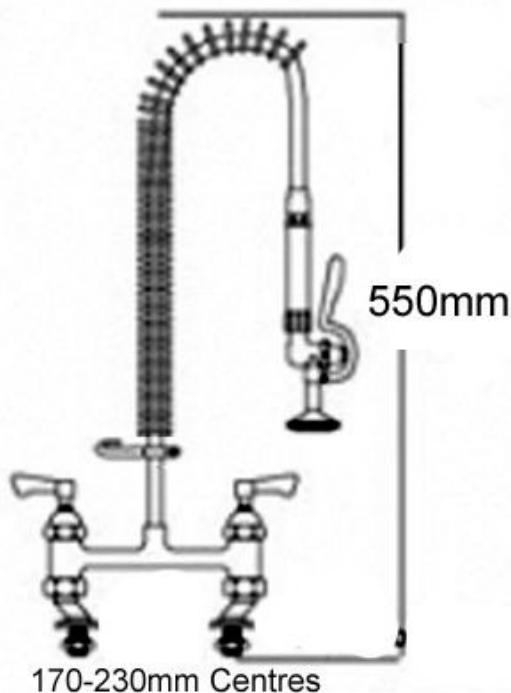

## Super Short Pot Wash Tap

Product Code: MCL-SSPRT

Super short height catering pre-rinse spray tap with twin tap hole pedestal with twin hot and cold water supply. Pre-rinse kitchen taps.

### Tech Spec

- Super short height of 550mm
- Twin pedestal
- Twin water supply (hot and cold water)
- Lever operated taps
- Adjustable pedestal to suit tap hole centres from 170mm to 230mm
- 2 x 25mm tap holes required
- Hand held trigger operated spray
- Fully assembled to save installation time
- 300mm long wall bracket which can be trimmed on site
- Strong food grade water hose
- Factory pressure and flow tested
- WRAS/REG4 approved