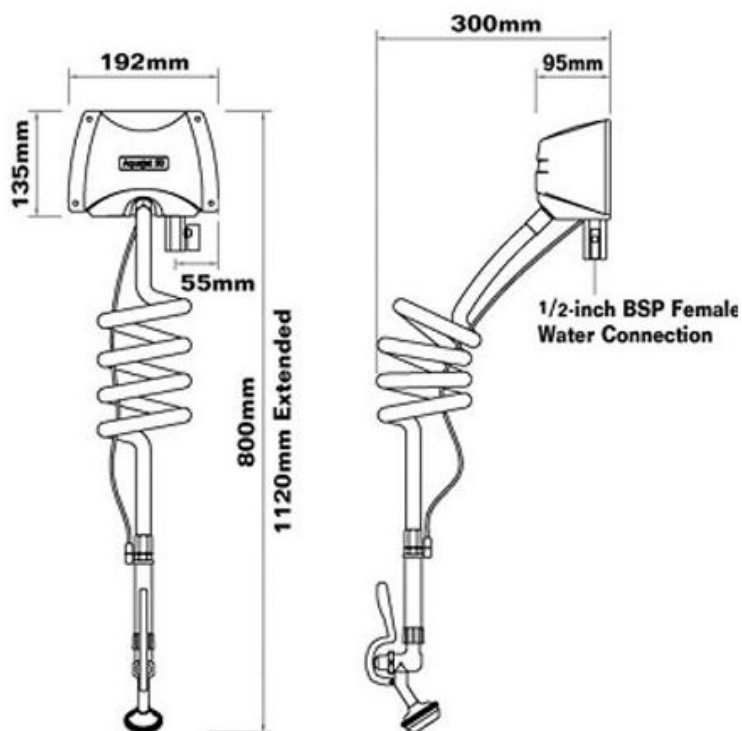

Wall Mounted Pre Rinse Spray Unit

Product Code: MCL-PRWM

Wall mounted pre rinse catering tap. This unit offers a pre rinse spray whilst allowing you to utilise standard taps on your kitchen sink.

Delivery

From stock typically 1 to 2 working days

Tech Spec

Wall mounted
 Single water supply (pre mixed or cold water)
 Hand held trigger operated spray
 Pre assembled to save installation time unlike other makes
 Built in restraining cord to stop over stretching of the hose
 Easy to clean hose and cover
 Wall hook for hanging the trigger spray
 Strong food grade water hose
 Ideal for pre rinsing pans or rinsing vegetables if connected to potable water.

****All pictures shown are for illustration purpose only and may be subject to change without notice. Actual product may vary due to product enhancement. All dimensions shown are for guidance only and may be subject to change or alteration without notice. All items manufactured or purchased separately from a third party to fit our products should be checked against the actual dimensions of the physical product before purchase. We will not be liable for third party costs and consequential loss associated with the items not fitting third party components.****