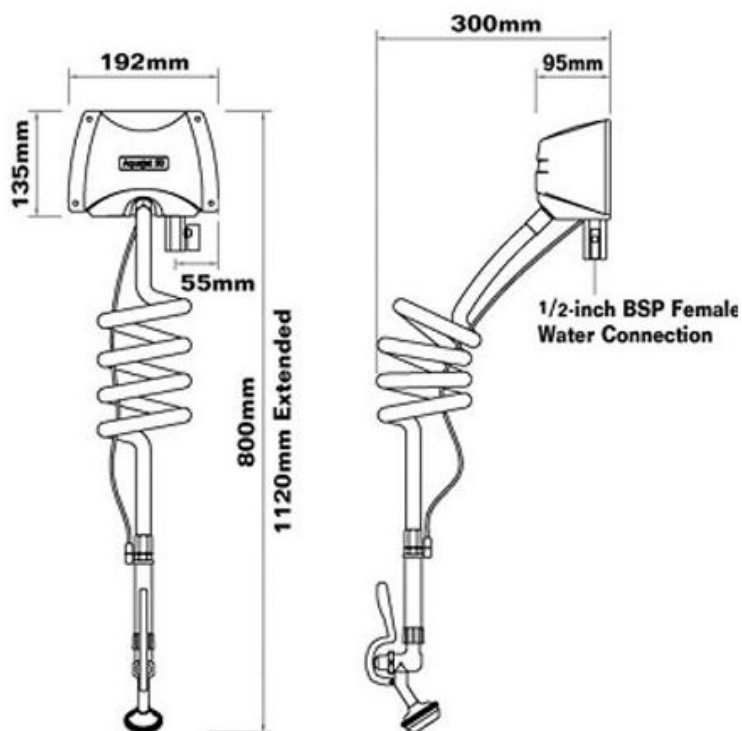

Wall Mounted Pre Rinse Spray Unit

Product Code: MCL-PRWM

Wall mounted pre rinse catering tap. This unit offers a pre rinse spray whilst allowing you to utilise standard taps on your kitchen sink.

Delivery

From stock typically 1 to 2 working days

Tech Spec

Wall mounted
Single water supply (pre mixed or cold water)
Hand held trigger operated spray
Pre assembled to save installation time unlike other makes
Built in restraining cord to stop over stretching of the hose
Easy to clean hose and cover
Wall hook for hanging the trigger spray
Strong food grade water hose
Ideal for pre rinsing pans or rinsing vegetables if connected to potable water.

**All pictures shown are for illustration purpose only and may be subject to change without notice. Actual product may vary due to product enhancement.
All dimensions shown are for guidance only and may be subject to change or alteration without notice. All items manufactured or purchased separately from a third party to fit our products should be checked against the actual dimensions of the physical product before purchase. We will not be liable for third party costs and consequential loss associated with the items not fitting third party components.**