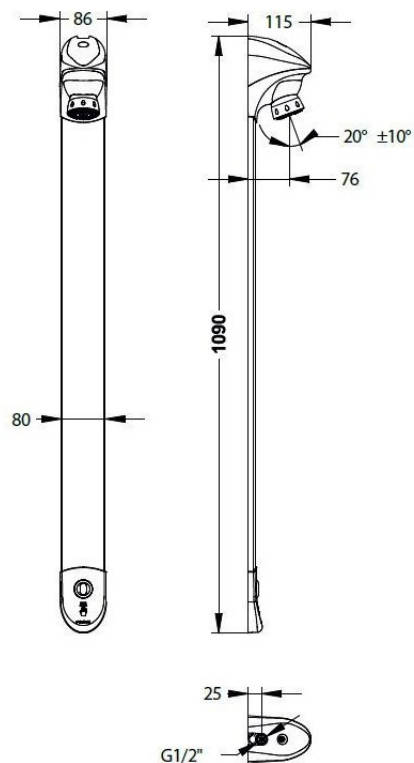

Compact Sports Shower Panel

Product Code: CSPORT-PB

Sports shower with push button operation. The aluminium shower panel is designed to conceal pipework between the push button and shower head giving a more vandal resistant and more appealing look.

Ideal for sports centres, community centres, camp sites and school this shower offers an alternative to exposed valves and pipework.

Delivery

From stock typically 1 to 2 working day

Tech Specs

Height: 1090mm
Width: 86mm
Projection: 115mm
Time flow valve gives approximately 30 seconds of water flow
Supply - G 1/2" (15x21) top water inlet with straight stop valve for premixed water or cold water.
Satin aluminium body with chrome plated valve and head
Salt spray resistant making it suitable for outdoor use
Concealed wall fixings
Supplied with VBA screws and nylon plugs
Designed and tested for intense use
Min working pressure: 1.0 Bar
Max working pressure: 5.0 Bar
Flow regulator fitted to limit flow rate to 6 - 8 litres per minute at 3 Bar

Related Products

Infra red sensor operated

**All pictures shown are for illustration purpose only and may be subject to change without notice. Actual product may vary due to product enhancement.
All dimensions shown are for guidance only and may be subject to change or alteration without notice. All items manufactured or purchased separately from a third party to fit our products should be checked against the actual dimensions of the physical product before purchase. We will not be liable for third party costs and consequential loss associated with the items not fitting third party components.**