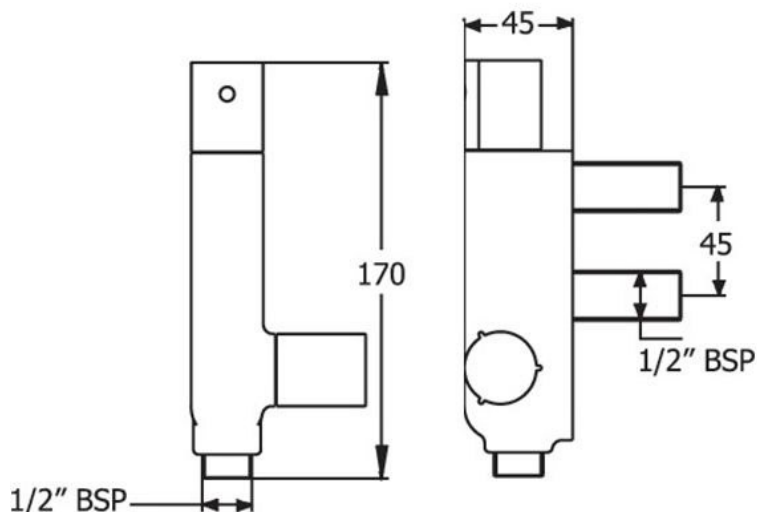

## L Shaped Shower Bar Valve

Product Code: METH-LSSBV

Shower bar valve with thermostatic control. This shower bar has separate flow and temperature controls and is small enough for small bathrooms.

### Tech Spec

Height: 170mm  
Width: 45mm

Thermostatic bar shower valve  
Chrome plated brass  
38°C temperature hot stop with override facility  
Separate flow and temperature controls  
Suitable for high pressure only  
1.0 - 5.0 Bar  
Perfect for caravans and small spaces  
Hot and cold supply  
1/2" water connections  
WRAS approved