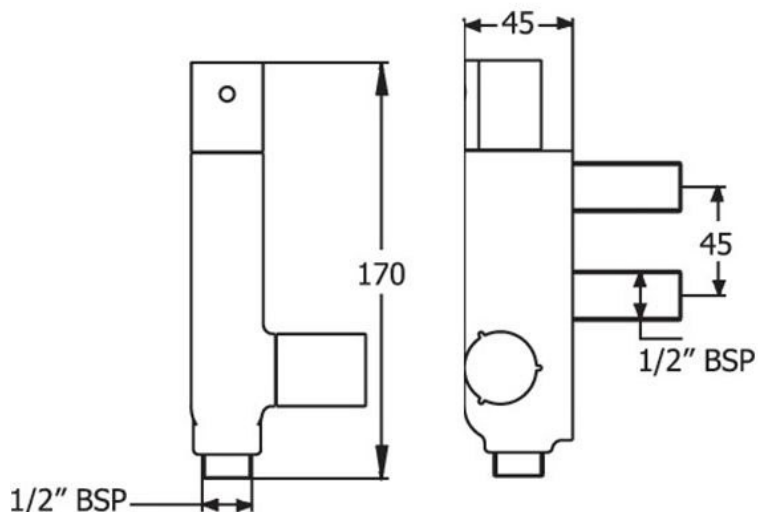

L Shaped Shower Bar Valve

Product Code: METH-LSSBV

Shower bar valve with thermostatic control. This shower bar has separate flow and temperature controls and is small enough for small bathrooms.

Delivery

To order usually 3 to 5 working days

Tech Spec

Height: 170mm
Width: 45mm

Thermostatic bar shower valve
Chrome plated brass
38°C temperature hot stop with override facility
Separate flow and temperature controls
Suitable for high pressure only
1.0 - 5.0 Bar
Perfect for caravans and small spaces
Hot and cold supply
1/2" water connections
WRAS approved

**All pictures shown are for illustration purpose only and may be subject to change without notice. Actual product may vary due to product enhancement.
All dimensions shown are for guidance only and may be subject to change or alteration without notice. All items manufactured or purchased separately from a third party to fit our products should be checked against the actual dimensions of the physical product before purchase. We will not be liable for third party costs and consequential loss associated with the items not fitting third party components.**