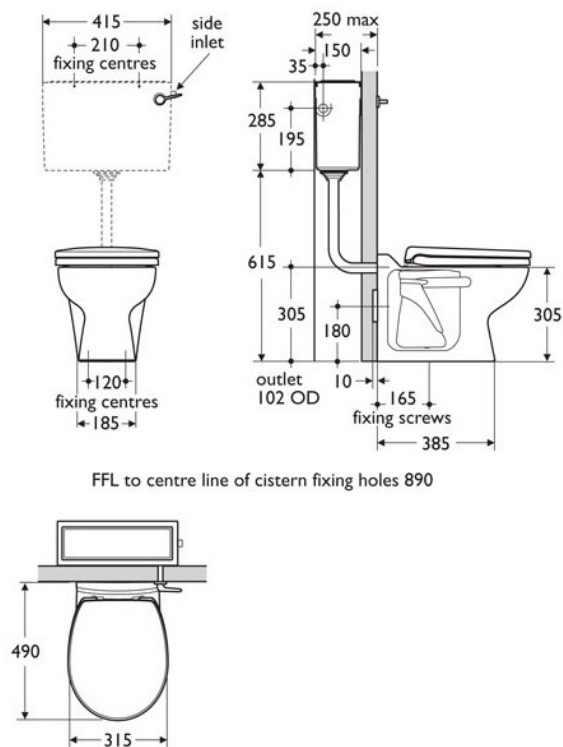

## Infant Height Back to Wall WC Pan

Product Code: ASH-CBTWI

This Armitage Shanks infant height toilet is made from white vitreous china, which is known for its classic looks, exceptional durability, and ease of cleaning and maintenance. Recommended for children between the ages of three and six, this toilet is ideal for nurseries, creches, infant and junior schools.

These infant height toilets are designed to be mounted to the floor, and can be installed with ease using simple fixing screws. The water saving 4.5 litre flush means that you can not only cut down on your water bill, but also do your bit for the environment.

Each infant height WC comes with an optional seat and lid, which are available in a choice of four vibrant colours to appeal to younger children. The seat can be securely fastened down using the predrilled seat fixing holes for added peace of mind. You can also add a matching Armitage Shanks lever-operated plastic cistern, complete with all the relevant fittings.

### Tech specs

Material: white vitreous china  
Width: 315mm  
Height: 305mm  
Depth (front to back): 490mm  
Effective flush volume: 4.5 litres