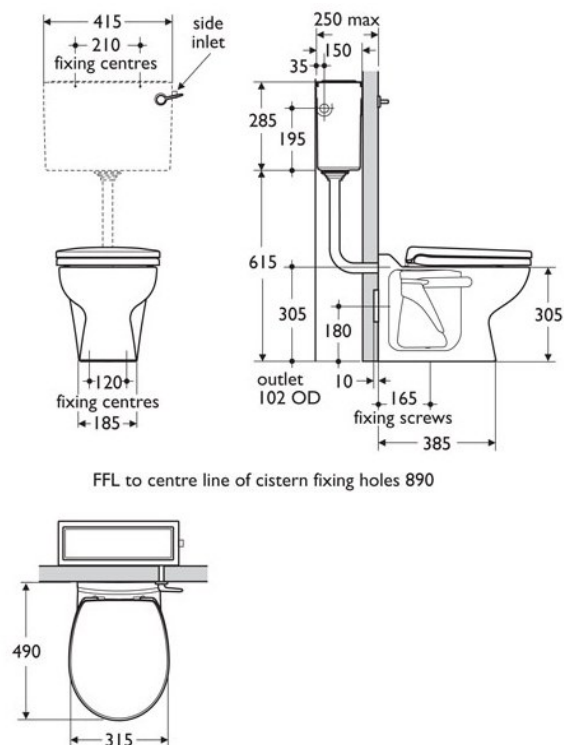

Infant Height Back to Wall WC Pan

Product Code: ASH-CBTWI

This Armitage Shanks infant height toilet is made from white vitreous china, which is known for its classic looks, exceptional durability, and ease of cleaning and maintenance. Recommended for children between the ages of three and six, this toilet is ideal for nurseries, creches, infant and junior schools.

These infant height toilets are designed to be mounted to the floor, and can be installed with ease using simple fixing screws. The water saving 4.5 litre flush means that you can not only cut down on your water bill, but also do your bit for the environment.

Each infant height WC comes with an optional seat and lid, which are available in a choice of four vibrant colours to appeal to younger children. The seat can be securely fastened down using the predrilled seat fixing holes for added peace of mind. You can also add a matching Armitage Shanks lever-operated plastic cistern, complete with all the relevant fittings.

Delivery

To order typically 4 to 7 working days

Tech specs

Material: white vitreous china
Width: 315mm
Height: 305mm
Depth (front to back): 490mm
Effective flush volume: 4.5 litres

Extras

We know that every school is different - you can customise your infant height toilets with these matching accessories: