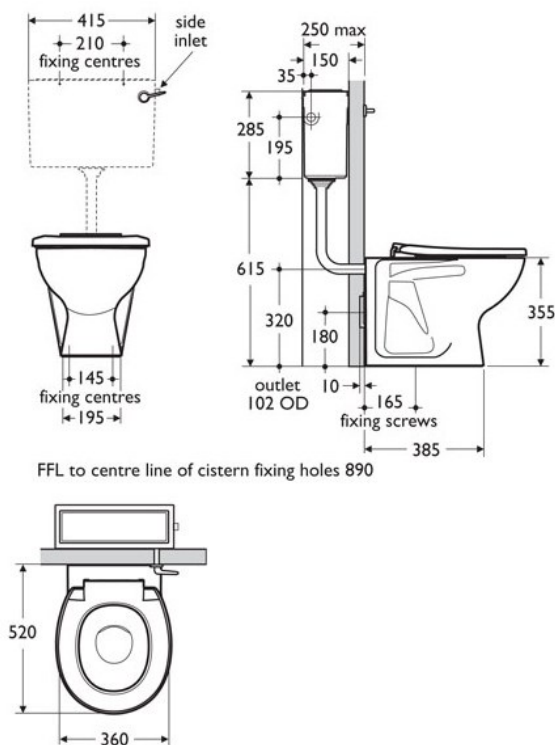

Junior Height Back To Wall WC Pan

Product Code: ASH-CBTWJ

This Armitage Shanks junior height toilet makes the perfect addition to any junior school washroom. Recommended for children aged between 7 and 11, these toilets are built from white vitreous china, a hygienic and long-lasting material that combines timeless looks with remarkable durability. These same properties also make it easy to maintain and clean.

Installing these back to wall junior height toilets is a straightforward affair; the unit is simply fastened to the floor using screws via the predrilled fixing holes. Each junior height WC can also be supplied with a plastic seat and lid in a choice of four bright hues; additional fixing holes on the rim of the WC mean that the seat can be locked in place for extra security.

A compatible Armitage Shanks plastic cistern with all the necessary fittings is also available; see the extras section for more information. These junior height toilets boast a water saving 4.5 litre flush, meaning you can help save the planet and reduce your water bills at the same time.

Delivery

To order typically 4 to 7 working days

Tech specs

Material: white vitreous china
Width: 360mm
Height: 355mm
Depth (front to back): 520mm
Effective flush volume: 4.5 litres

Extras

We sell a range of complementary accessories for these junior height WCs - take a look below: