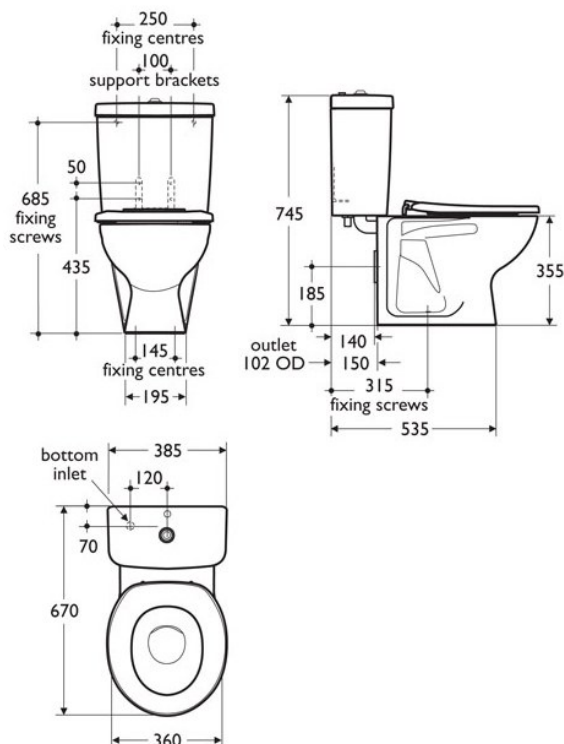

Junior Height Close Coupled WC Suite

Product Code: ASH-CCJ

These Armitage Shanks close coupled junior toilets are the ideal choice for junior school washrooms. The toilet pan and cistern are both constructed from vitreous china: hardwearing porcelain which has been treated with an enamel coating for a hygienic and easily cleanable finish. The dimensions of this unit make it ideal for use by children aged 7 to 11.

Because close coupled toilets come with an integral cistern, you don't need to worry about installing and plumbing in a cistern separately; simply integrate the unit with your existing plumbing and screw the unit to the floor and wall via the pre-drilled fixing centres and concealed bracket.

These close coupled junior WCs also come with optional coloured plastic seats, which can be secured to the rim of the toilet pan to prevent them from slipping. Coloured plastic lids are also available. The cistern is supplied with a simple push button flush for ease of use, but this can be replaced with a spatula-style side lever if you prefer.

Delivery

To order typically 4 to 7 working days

Tech specs

Material: white vitreous china
Width: 375mm
Height (including cistern): 745mm
Height (excluding cistern): 355mm
Depth (front to back): 680mm
Effective flush volume: 6 litres