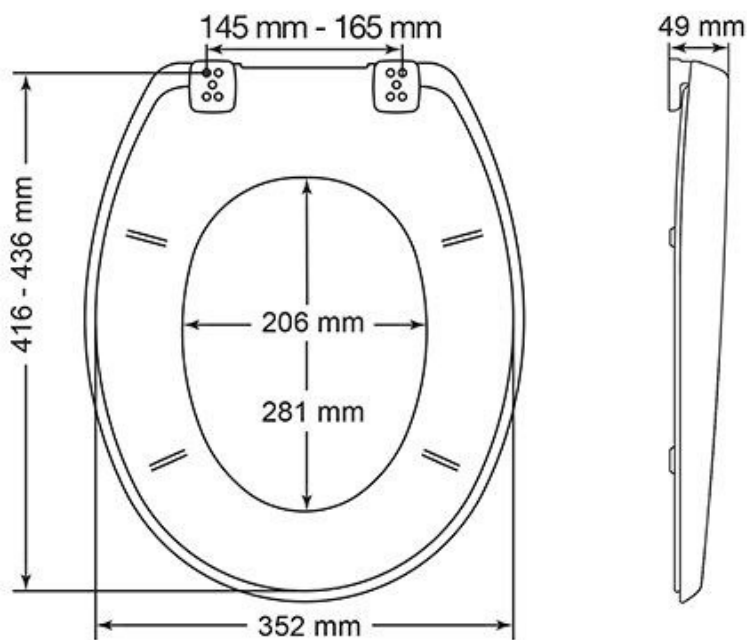

Toilet Seats

Product Code: SEAT-OP

Black plastic seat and cover with metal hinges and StaTite fixings.

Delivery

From stock typically 1 to 2 working days

Tech specs

Black Seat and Cover
Chrome plated hinges
STA-TITE® fixing make these toilet seats ideal for care homes and commercial applications
Top fixing metal hinges
To fit UK toilets
Made from durable, Tecnoplast™ thermoplastic material
Hinges are adjustable to help achieve the perfect fit to your toilet.

**All pictures shown are for illustration purpose only and may be subject to change without notice. Actual product may vary due to product enhancement.
All dimensions shown are for guidance only and may be subject to change or alteration without notice. All items manufactured or purchased separately from a third party to fit our products should be checked against the actual dimensions of the physical product before purchase. We will not be liable for third party costs and consequential loss associated with the items not fitting third party components.**