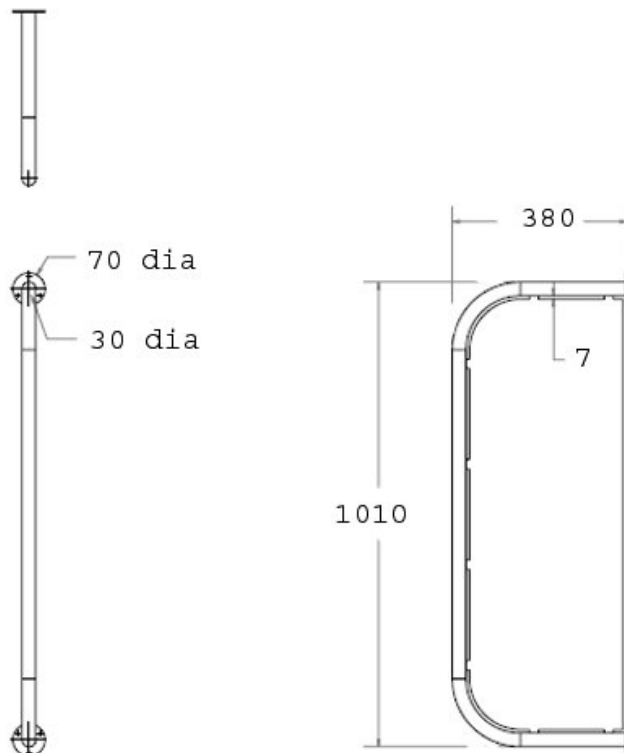

Stainless Steel Bowl Urinal Divider

Product Code: BUDIV

The School Toilets stainless steel bowl urinal divider has been designed to offer privacy for users when installed between wall mounted bowl urinals. The robust stainless steel construction offers vandal resistance and will match [stainless steel bowl urinals](#) or make a nice contrast between china urinals.

Many men, especially younger men and children feel embarrassed by using the toilet around people of their own gender. Paruresis, or '[shy bladder syndrome](#)', is a form of social anxiety that prevents sufferers from being able to go to the toilet in the presence of others. It's thought to affect around [4 million people in the UK](#), although the real total may be far higher - by its very nature, paruresis tends to be underreported. Offering privacy in the toilet should be considered when planning washrooms, and the urinal divider should be considered when installing bowl urinals.

Delivery

Made to order.

Tech Specs

Material: 35mm tubular stainless steel frame, 1.2mm-thick stainless steel panel
Depth: 380mm (projection from wall)
Height (top to bottom): 1010mm

Related products

We offer a range of [individual bowl urinals](#) from stock or purpose made