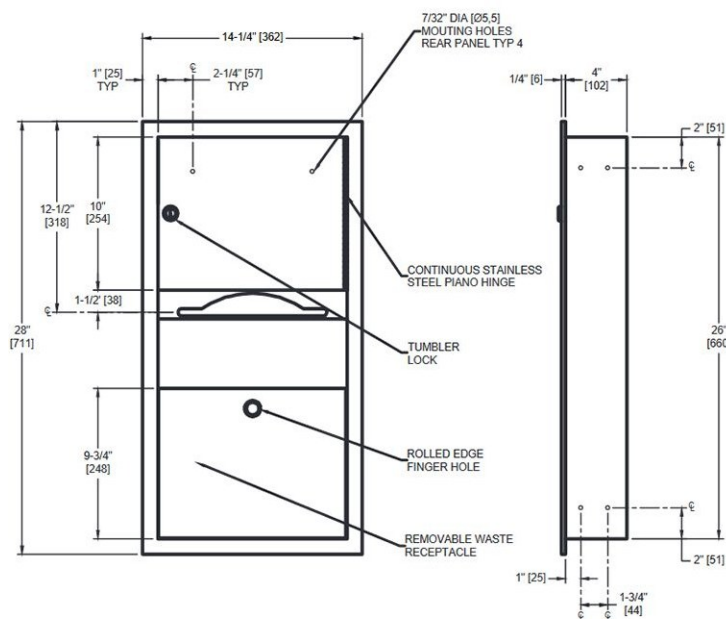

Small Recessed Towel Dispenser Waste Bin

Product Code: CU-2R

The recessed paper towel dispenser and combined waste bin is manufactured from 304 grade stainless steel with an all welded construction. All exposed surfaces are polished to a satin finish.

Designed to be recessed into the wall giving a sleek solution for the provision of hand drying paper towels, and the safe tidy disposal of them after use.

The paper towel dispenser has a full length piano hinge and has a lockable door. The waste bin has a 7.6L capacity and is removable for servicing.

Delivery

Typically 1 to 2 working days

Tech Spec

Material: Grade 304 stainless steel
 Width: 362mm
 Height: 711mm
 Depth: (Front to Back): 102mm
 Towel Capacity: 350 C fold or 475 multi fold paper towels
 Waste Bin Capacity: 7.6L

Related Products

From [soap dispensers](#), [waste bins](#) and [towel dispensers](#) we have the a large range of washroom accessories to fit out your wash rooms.

**All pictures shown are for illustration purpose only and may be subject to change without notice. Actual product may vary due to product enhancement.
 All dimensions shown are for guidance only and may be subject to change or alteration without notice. All items manufactured or purchased separately from a third party to fit our products should be checked against the actual dimensions of the physical product before purchase. We will not be liable for third party costs and consequential loss associated with the items not fitting third party components.**