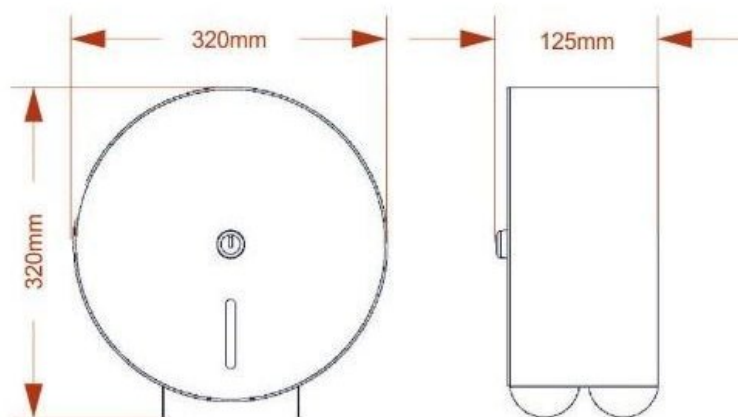

## Stainless Steel Jumbo Toilet Roll Holder

Product Code: J-PLJ41

Jumbo toilet roll holders are manufactured from stainless steel for use in busy toilets.

The jumbo size holds larger size toilet rolls to give a longer interval between refill.

### Tech Spec

Diameter: 320mm

Depth: 125mm

Stainless steel with a brushed finish

Max diameter toilet roll 300mm

Visual level indicator

Hinged refilling door with lock

Locking system uses a T-bar and 118 key

2 1/4 inch core size toilet rolls

Full back plate

\*\*All pictures shown are for illustration purpose only and may be subject to change without notice. Actual product may vary due to product enhancement.