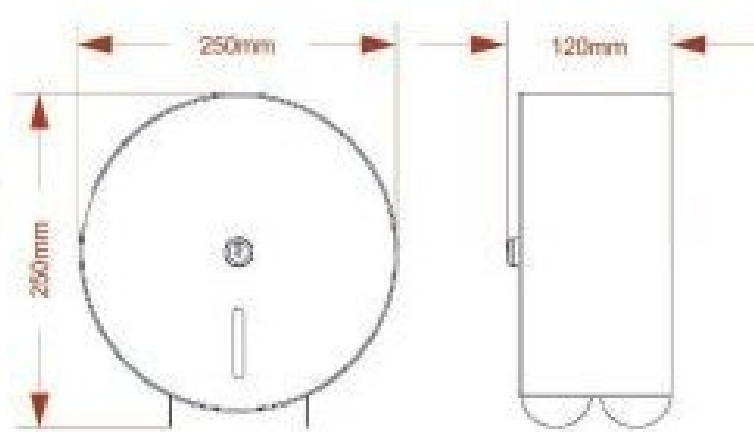

## Graphite Grey Mini Jumbo Toilet Roll Holder

Product Code: J-PLJ40GG

Graphite grey stainless steel 250mm diameter jumbo toilet roll holders. Stainless steel jumbo toilet roll holders help reduce the amount of time you need to spend refilling your toilet roll holders.

### Tech Spec

Diameter: 250mm

Depth: 120mm

Epoxy finish in powder coat graphite grey

Max diameter toilet roll 250mm

Visual level indicator

Hinged lockable door for easy access

Locking system uses a T-bar and 118 key

Standard 2 1/4 inch core size toilet rolls

\*\*All pictures shown are for illustration purpose only and may be subject to change without notice. Actual product may vary due to product enhancement.

All dimensions shown are for guidance only and may be subject to change or alteration without notice. All items manufactured or purchased separately from a third party to fit our products should be checked against the actual dimensions of the physical product before purchase. We will not be liable for third party costs and consequential loss associated with the items not fitting third party components.\*\*