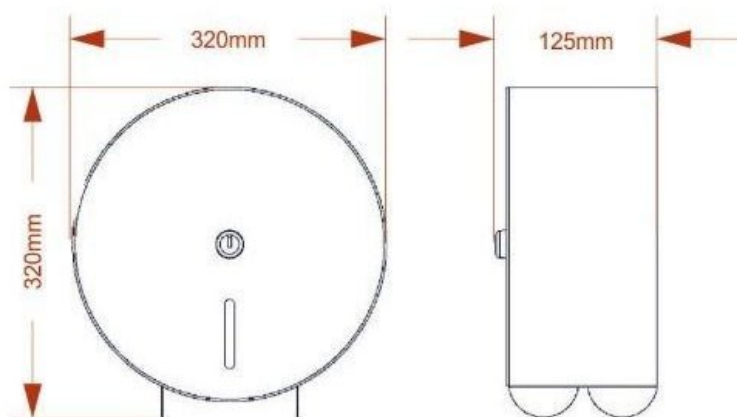

## Graphite Grey Jumbo Toilet Roll Holder

Product Code: J-PLJ41GG

Graphite grey 320mm diameter jumbo toilet roll holders. Jumbo toilet roll holders reduce the number of times you need to refill the holder whilst the epoxy grey graphite finish offers an aesthetically pleasing finish for your toilet areas.

### Tech Spec

Diameter: 320mm  
Depth: 125mm  
Epoxy finish in powder coat graphite grey  
320mm diameter  
Max diameter toilet roll 300mm  
Visual level indicator  
Hinged lockable door for easy access  
Locking system uses a T-bar and 118 key  
Standard 2 1/4 inch core size toilet rolls