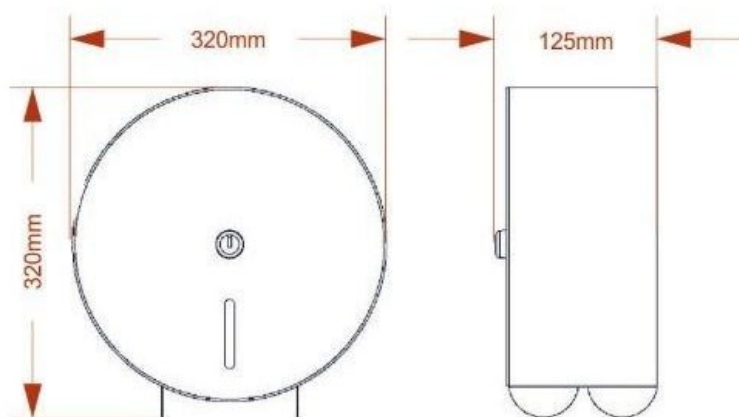

## Graphite Grey Jumbo Toilet Roll Holder

Product Code: J-PLJ41GG

Graphite grey 320mm diameter jumbo toilet roll holders. Jumbo toilet roll holders reduce the number of times you need to refill the holder whilst the epoxy grey graphite finish offers an aesthetically pleasing finish for your toilet areas.

### Tech Spec

Diameter: 320mm  
Depth: 125mm  
Epoxy finish in powder coat graphite grey  
320mm diameter  
Max diameter toilet roll 300mm  
Visual level indicator  
Hinged lockable door for easy access  
Locking system uses a T-bar and 118 key  
Standard 2 1/4 inch core size toilet rolls