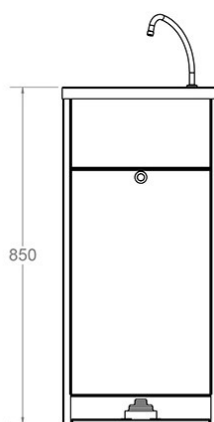

Portable Wash Basin - Foot Pump Operated

Product Code: WBSH-PUMP

The pump operated portable wash basin provides on site hand washing in areas where there is no mains water supply and no waste water connections.

Supplied with a manual foot pump (no electric required) and a 10 litre fresh water container and 10 litre waste water container the portable wash basin can be placed exactly where it is needed. Easily moved the hand wash basin is mounted on four wheels with two of the wheels supplied with brakes to ensure it doesn't move when sited.

Ideal for school sports days, visitor days and any occasion that requires temporary on site hand washing.

Delivery

Typically 1 to 2 working days

Tech Spec

Width: 500mm
Front to Back: 400mm
Height: 866mm
Manual foot pump (no electricity required)
Swivel basin spout
10 litre fresh water container
10 litre waste water container
Left hand tap hole
Complete with 32mm waste with flexible waste pipe into waste container
Four caster wheels (two braked)

Related products

We also supply [wall mounted basins](#) in other sizes, or alternatively [inset wash basins](#) to mount into vanity units are available.

**All pictures shown are for illustration purpose only and may be subject to change without notice. Actual product may vary due to product enhancement.
All dimensions shown are for guidance only and may be subject to change or alteration without notice. All items manufactured or purchased separately from a third party to fit our products should be checked against the actual dimensions of the physical product before purchase. We will not be liable for third party costs and consequential loss associated with the items not fitting third party components.**