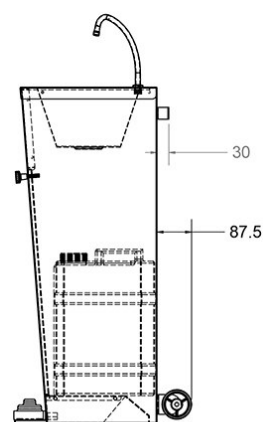

Portable Wash Basin - Foot Pump Operated

Product Code: WBSH-PUMP

The pump operated portable wash basin provides on site hand washing in areas where there is no mains water supply and no waste water connections.

Supplied with a manual foot pump (no electric required) and a 10 litre fresh water container and 10 litre waste water container the portable wash basin can be placed exactly where it is needed. Easily moved the hand wash basin is mounted on four wheels with two of the wheels supplied with brakes to ensure it doesn't move when sited.

Ideal for school sports days, visitor days and any occasion that requires temporary on site hand washing.

Delivery

Typically 1 to 2 working days

Tech Spec

Width: 500mm
Front to Back: 400mm
Height: 866mm
Manual foot pump (no electricity required)
Swivel basin spout
10 litre fresh water container
10 litre waste water container
Left hand tap hole
Complete with 32mm waste with flexible waste pipe into waste container
Four caster wheels (two braked)

Related products

We also supply [wall mounted basins](#) in other sizes, or alternatively [inset wash basins](#) to mount into vanity units are available.

**All pictures shown are for illustration purpose only and may be subject to change without notice. Actual product may vary due to product enhancement.
All dimensions shown are for guidance only and may be subject to change or alteration without notice. All items manufactured or purchased separately from a third party to fit our products should be checked against the actual dimensions of the physical product before purchase. We will not be liable for third party costs and consequential loss associated with the items not fitting third party components.**