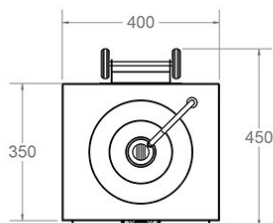

Portable Wash Basin - Foot Pump Operated

Product Code: WBSH-PUMP

The pump operated portable wash basin provides on site hand washing in areas where there is no mains water supply and no waste water connections.

Supplied with a manual foot pump (no electric required) and a 10 litre fresh water container and 10 litre waste water container the portable wash basin can be placed exactly where it is needed. Easily moved the hand wash basin is mounted on four wheels with two of the wheels supplied with brakes to ensure it doesn't move when sited.

Ideal for school sports days, visitor days and any occasion that requires temporary on site hand washing.

Delivery

Typically 1 to 2 working days

Tech Spec

Width: 500mm
Front to Back: 400mm
Height: 866mm
Manual foot pump (no electricity required)
Swivel basin spout
10 litre fresh water container
10 litre waste water container
Left hand tap hole
Complete with 32mm waste with flexible waste pipe into waste container
Four caster wheels (two braked)

Related products

We also supply [wall mounted basins](#) in other sizes, or alternatively [inset wash basins](#) to mount into vanity units are available.

**All pictures shown are for illustration purpose only and may be subject to change without notice. Actual product may vary due to product enhancement.
All dimensions shown are for guidance only and may be subject to change or alteration without notice. All items manufactured or purchased separately from a third party to fit our products should be checked against the actual dimensions of the physical product before purchase. We will not be liable for third party costs and consequential loss associated with the items not fitting third party components.**