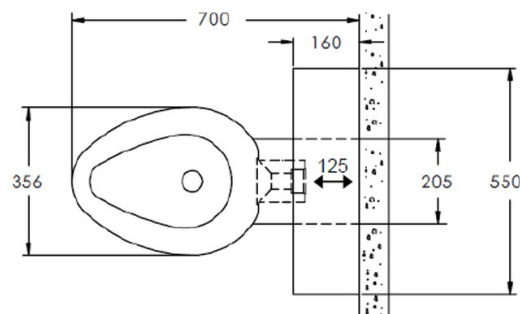

## Stainless Steel Close Coupled WC Suite

Plan

Product Code: ACC

Our stainless steel close coupled toilets come with an integrated cistern to help you save money and installation time. Operated via a pneumatic push button, the four litre cistern is built from corrosion-resistant stainless steel, which is renowned for its durability and resistance to vandalism. The WC pan itself is also constructed from stainless steel for ease of cleaning.

This close coupled toilet comes with a flush pipe connector and concealed floor plate, making for a simple and secure installation. The polished, contoured rim of this WC is ready to be used as a seat, but we also offer an additional hinged plastic seat and lid if desired.

### Tech specs

Material: 1.6mm-thick stainless steel (satin polished)  
Width: 356mm  
Height (including cistern): 905mm  
Height (excluding cistern): 400mm  
Depth (front to back): 700mm  
Outlet: 100mm (horizontal P trap)  
Effective flush volume: 3 litres

#### Doc M kit

Includes rear spacer (stainless steel) to raise projection to 750mm, and seat to raise pan height to 450mm