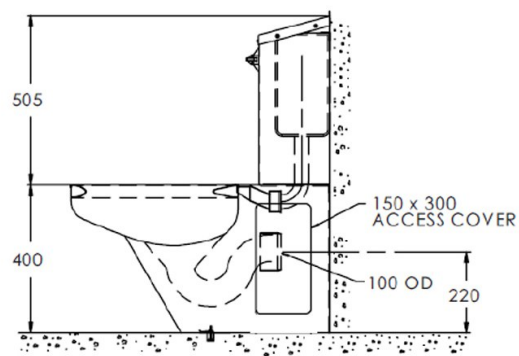

## Stainless Steel Close Coupled WC Suite

Plan

Product Code: ACC

Our stainless steel close coupled toilets come with an integrated cistern to help you save money and installation time. Operated via a pneumatic push button, the four litre cistern is built from corrosion-resistant stainless steel, which is renowned for its durability and resistance to vandalism. The WC pan itself is also constructed from stainless steel for ease of cleaning.

This close coupled toilet comes with a flush pipe connector and concealed floor plate, making for a simple and secure installation. The polished, contoured rim of this WC is ready to be used as a seat, but we also offer an additional hinged plastic seat and lid if desired.

### Tech specs

Material: 1.6mm-thick stainless steel (satin polished)  
Width: 356mm  
Height (including cistern): 905mm  
Height (excluding cistern): 400mm  
Depth (front to back): 700mm  
Outlet: 100mm (horizontal P trap)  
Effective flush volume: 3 litres

#### Doc M kit

Includes rear spacer (stainless steel) to raise projection to 750mm, and seat to raise pan height to 450mm