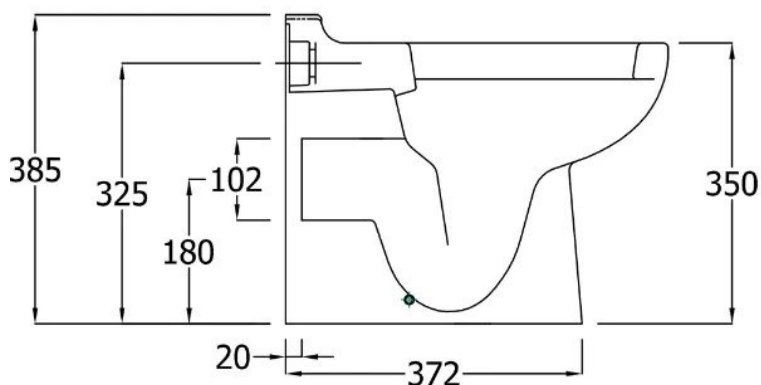

Back to Wall Junior Height WC

Product Code: SC-SBTW-J

Manufactured in white vitreous china to BS3402 standards, this 350mm high toilet is designed for school children aged 7-11 years old. Its sleek design ensures easy cleaning and it is intended for use with a concealed cistern.

The unit comes complete with a floor fixing kit, and an optional seat is available (see options). The image displays the unit with the optional seat only.

Delivery

Usually 5 working days.

Tech specs

Material: white vitreous china
Width: 330mm
Height: 350mm to the rim
Depth (front to back): 480mm
Tested flush volume as low as 4/2.6 litres