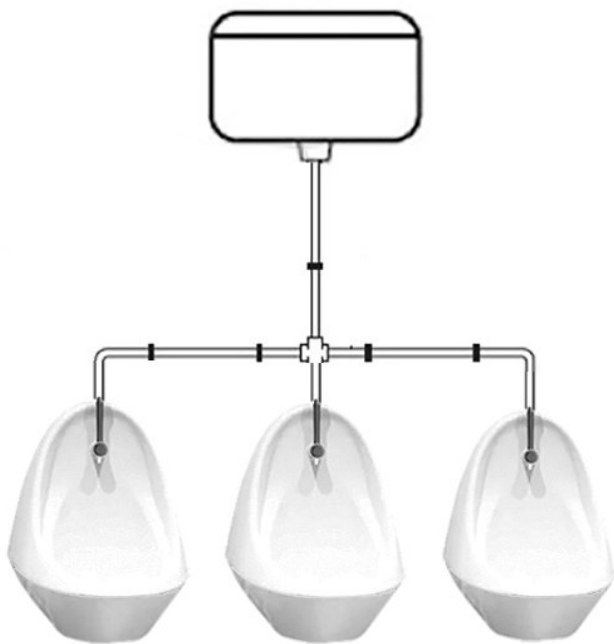

Range of 3 China Bowl Urinals

Product Code: SC-R3CBU

Our bowl urinals are crafted from vitreous china and are suitable for both concealed and exposed cisterns.

The range of 3 is supplied with 3 china bowl urinals, sparge pipework, and a cistern, we offer options for top or back entry inlet and they come with waste components, 3 resealing plastic bottle traps and fixing hinges.

Tech Spec

445mm high
355mm wide
330mm front to back

Delivery

Usualy 5 working days

Extras

Marnic Water Watch flush controller

All pictures shown are for illustration purpose only and may be subject to change without notice. Actual product may vary due to product enhancement. All dimensions shown are for guidance only and may be subject to change or alteration without notice. All items manufactured or purchased separately from a third party to fit our products should be checked against the actual dimensions of the physical product before purchase. We will not be liable for third party costs and consequential loss associated with the items not fitting third party components.